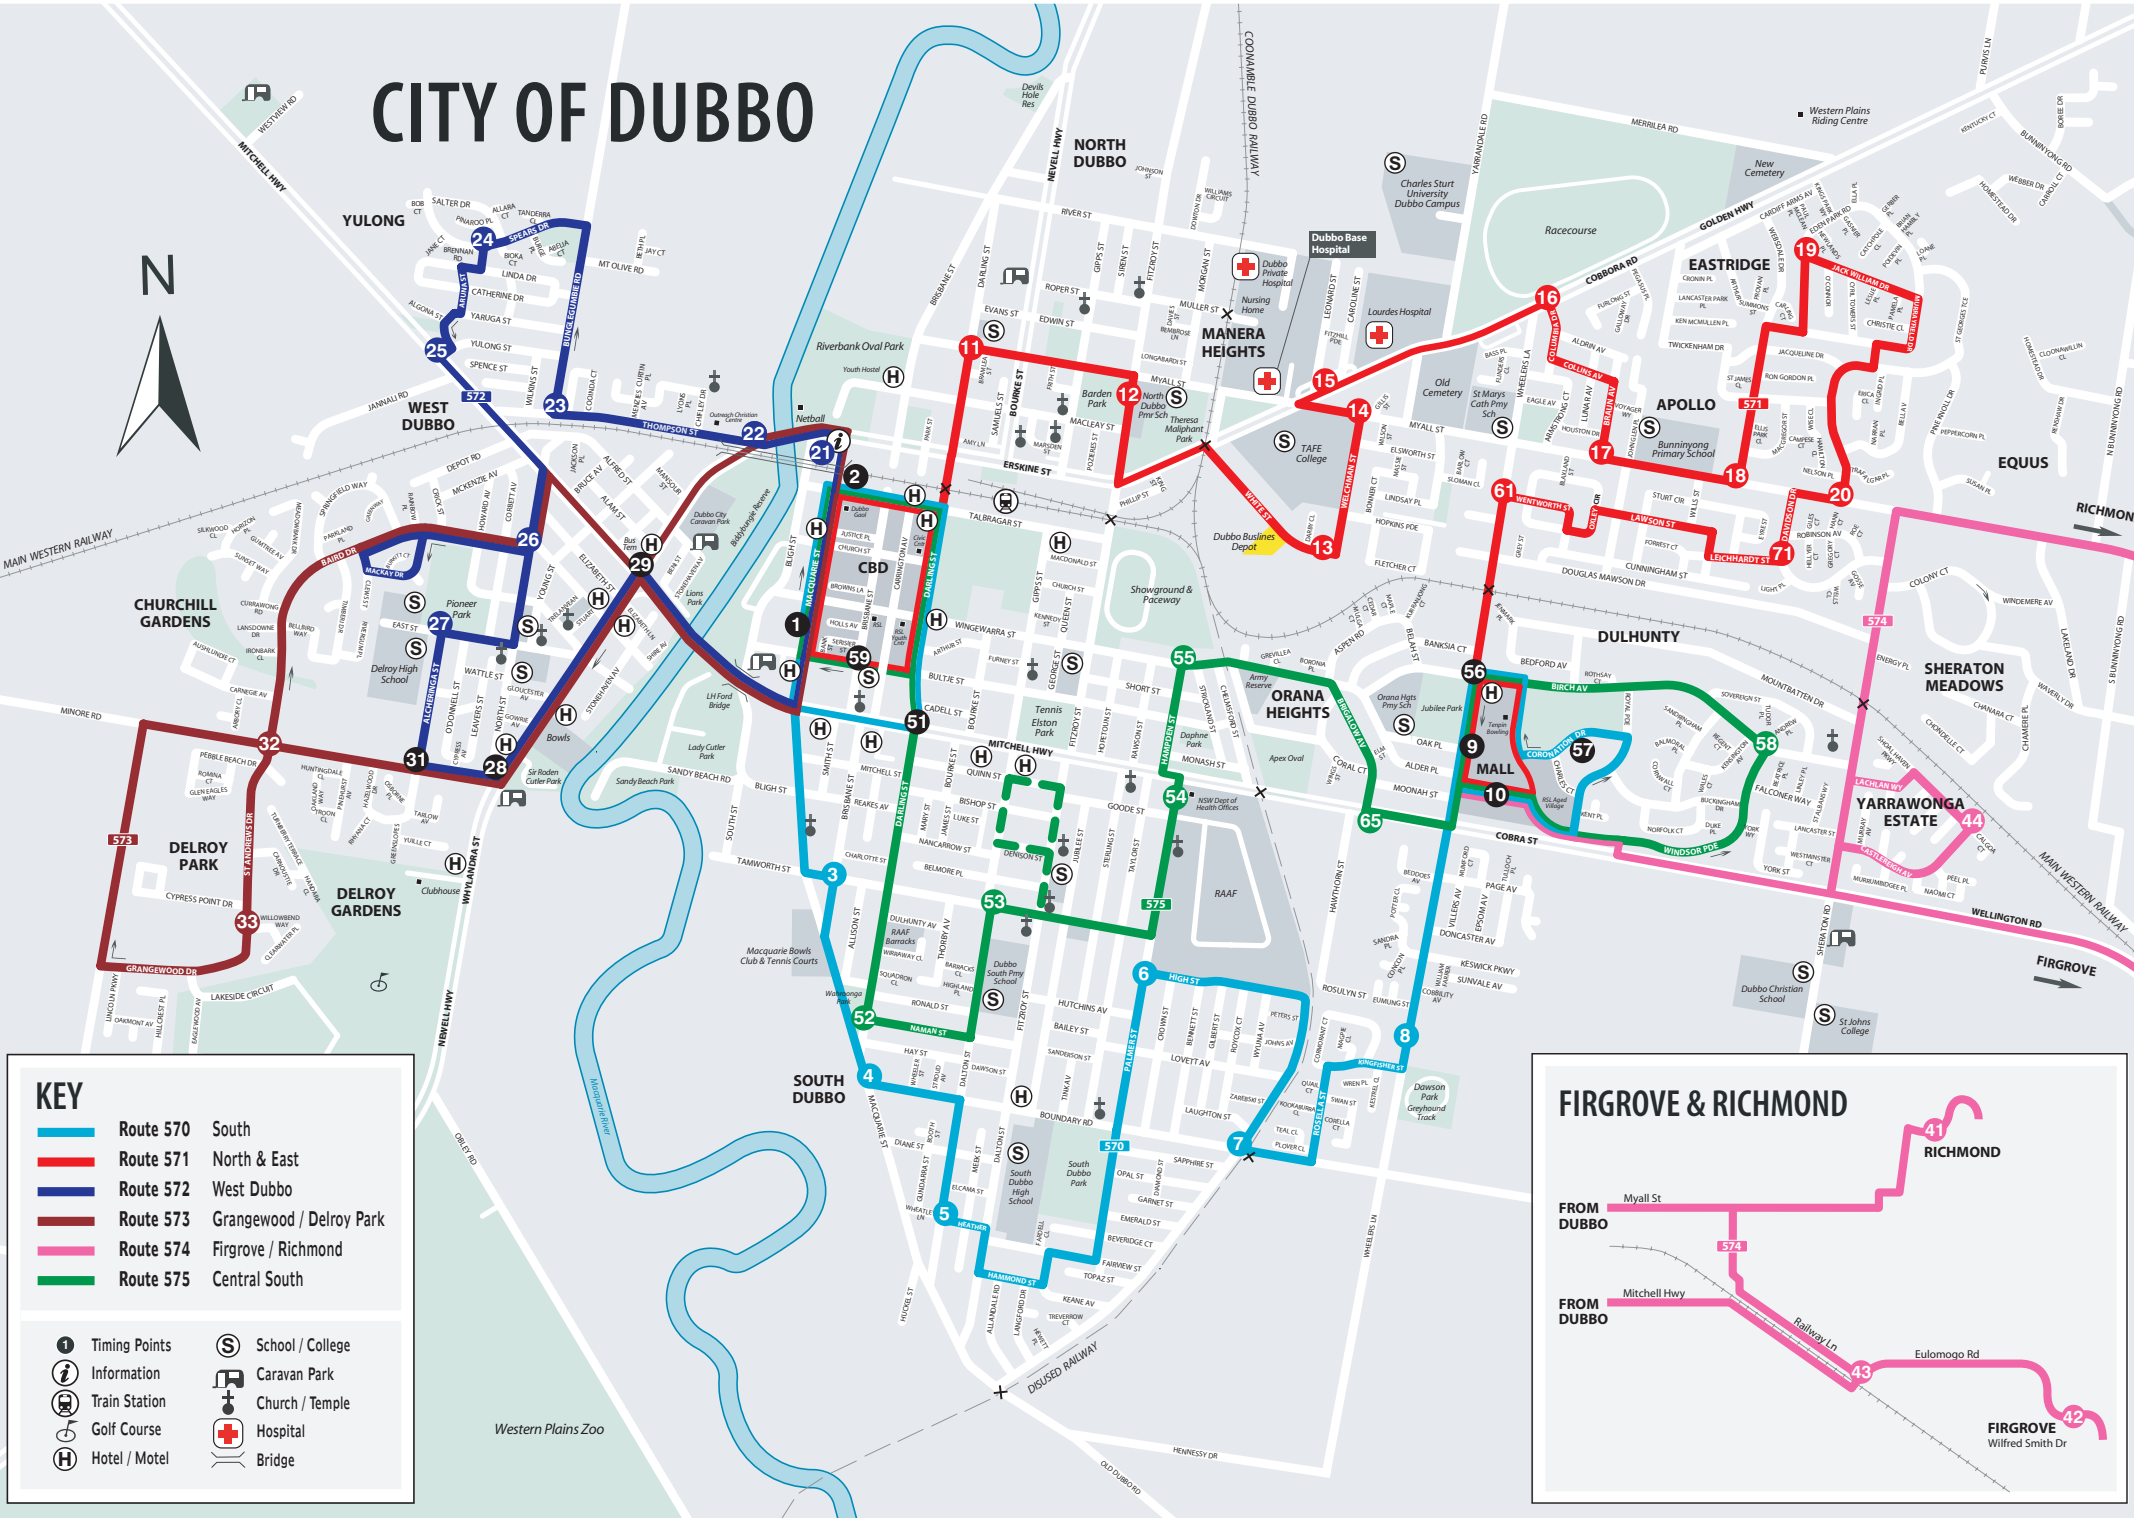

CITY OF DUBBO

- KEY**
- Route 570 South
 - Route 571 North & East
 - Route 572 West Dubbo
 - Route 573 Grangewood / Delroy Park
 - Route 574 Firgrove / Richmond
 - Route 575 Central South

- Timing Points
- Information
- Train Station
- Golf Course
- Hotel / Motel
- School / College
- Caravan Park
- Church / Temple
- Hospital
- Bridge