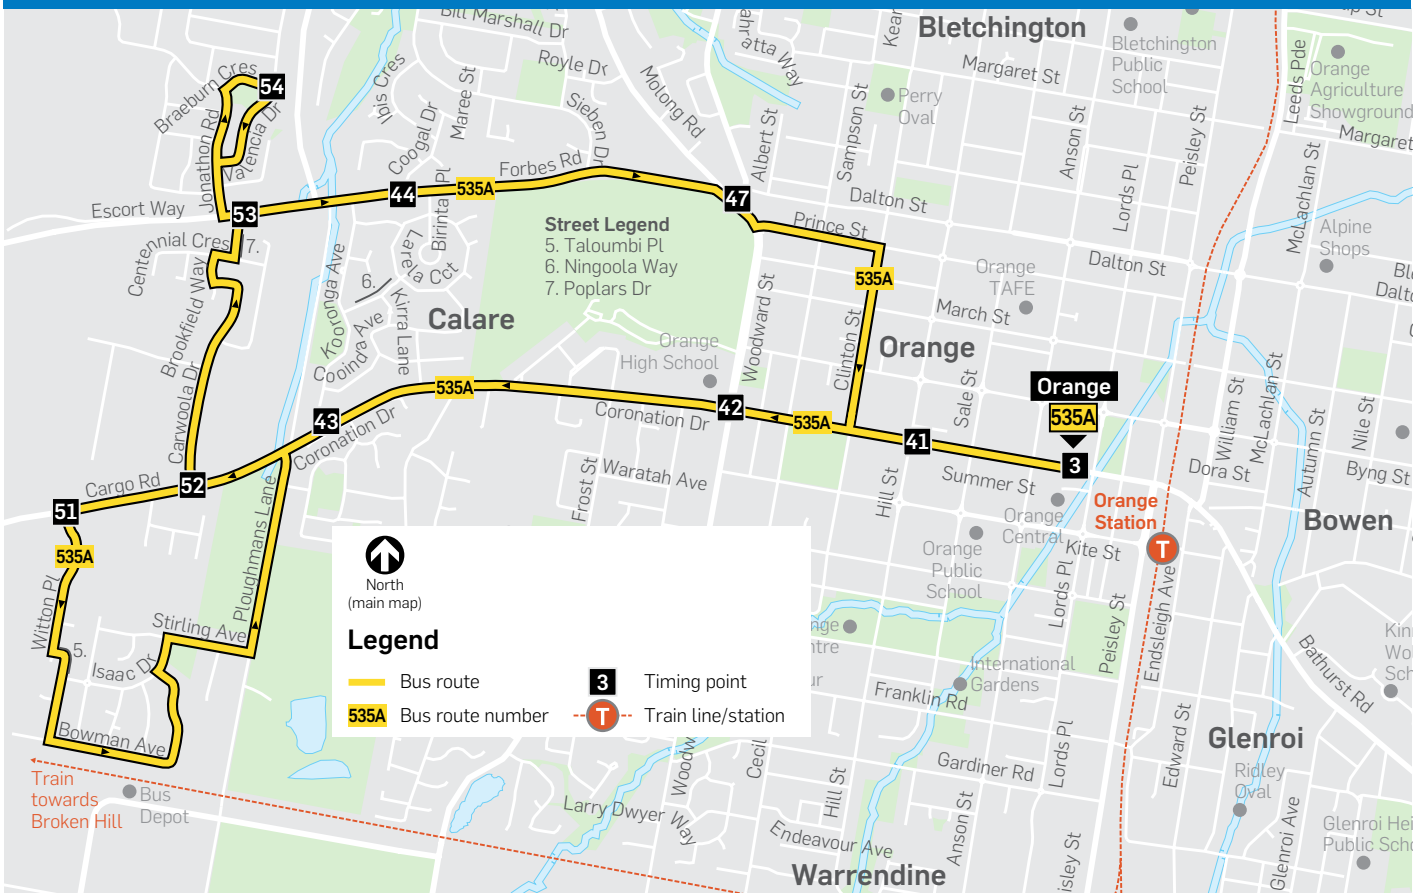

Bel-air (via Calare & Ploughman's Hill Est)

Monday to Friday

map ref	Monday to Friday					Saturday							
	am	am	am	am	pm	pm	pm	pm	pm	am	am	pm	
3	Myer/City Centre	9.30	11.30	12.55	1.50	2.50	4.50	5.15	...	10.25	2.15
42	Orange High- in Coronation Dr	9.33	11.33	12.58	1.53	2.53	4.53	5.18	...	10.28	2.18
51	Cargo Road/Witton Place	7.18	7.42	9.35	11.35	1.00	1.55	2.55	4.55	5.20	8.10	10.30	2.20
52	Cargo Road/Carwoola Drive	7.22	7.46	9.39	11.42	1.04	1.59	2.59	4.59	5.24	8.14	10.34	2.24
53	Poplars Drive/Forbes Road	7.24	7.48	9.41	11.44	1.06	2.01	3.01	5.01	5.26	8.16	10.36	2.26
54	Braeburn Crescent/Valencia Drive	7.25	7.49	9.42	11.45	1.07	2.02	3.02	5.02	5.27	8.17	10.37	2.27
47	Molong Road/Burrendong Way	7.28	...	9.45	11.48	1.10	2.05	3.05	5.05	5.30	8.20	10.40	...
41	Shell Service Station	7.30	...	9.47	11.50	1.12	2.07	3.07	5.07	5.32	8.22	10.42	...
3	City Centre	7.31	8.12	9.48	11.51	1.13	2.08	...	5.08	5.33	8.23	10.43	...

Saturday

map ref	Saturday			
	am	am	pm	
3	Myer/City Centre	...	10.25	2.15
42	Orange High- in Coronation Dr	...	10.28	2.18
51	Cargo Road/Witton Place	8.10	10.30	2.20
52	Cargo Road/Carwoola Drive	8.14	10.34	2.24
53	Poplars Drive/Forbes Road	8.16	10.36	2.26
54	Braeburn Crescent/Valencia Drive	8.17	10.37	2.27
47	Molong Road/Burrendong Way	8.20	10.40	...
41	Shell Service Station	8.22	10.42	...
3	City Centre	8.23	10.43	...

Bus Route Map

535A

For more information visit
www.orangebuslines.com.au
 or call (02) 6362 3197

Disclaimer: Information in this timetable is based on the latest details at the time of printing, and is subject to change without notice.