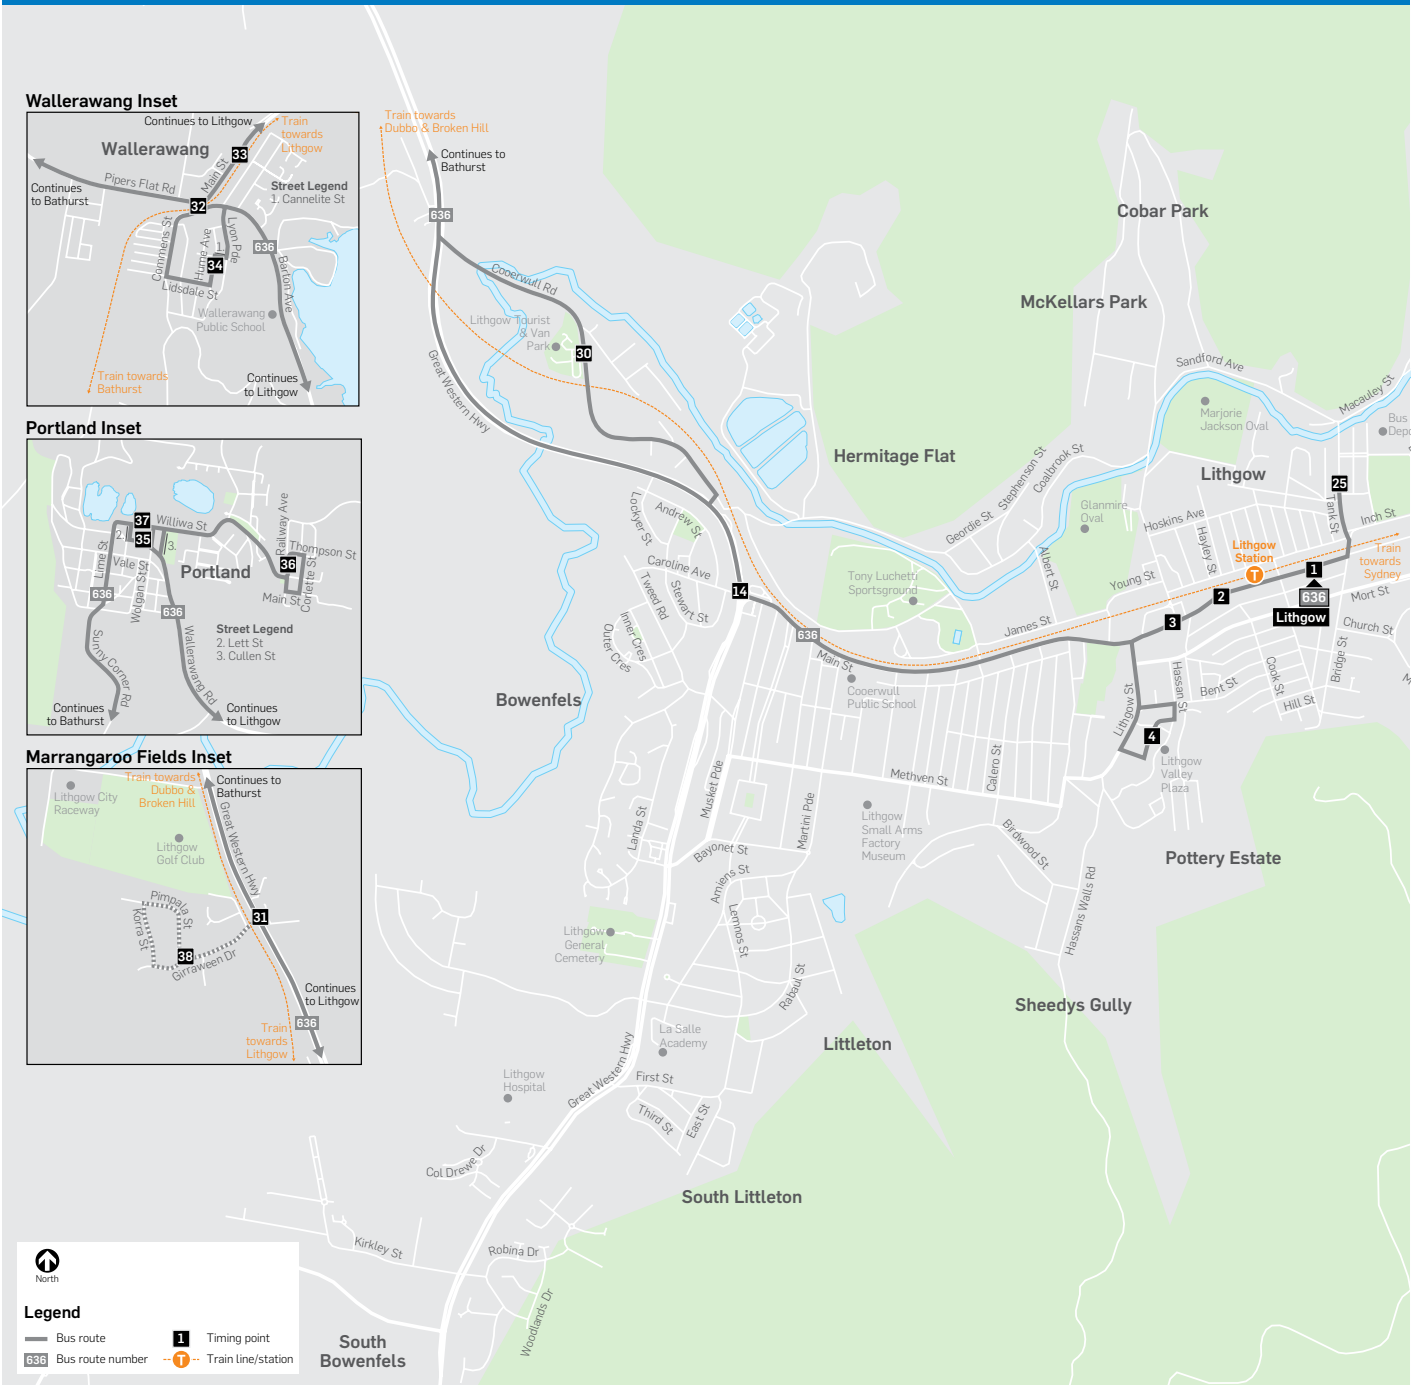

LITHGOW to BATHURST via Wallerawang- Portland- Meadow Flat- Mt Lambie- Yetholme (& return)

Bus Route Map

For more information visit
www.lithgowbuslines.com.au
or call (02) 6352 3888

Disclaimer: Information in this
timetable is based on the latest
details at the time of printing, and is
subject to change without notice.

Includes accessible services
Effective March 2016
Version 1